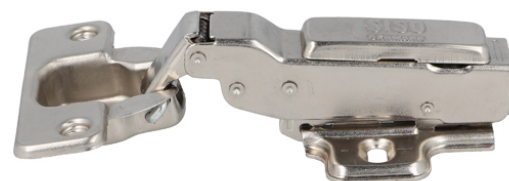

PRODUCT SHEET

Description:

Soft Closing Hinge "B", \varnothing 35mm,Clip-On,H=0,Plate F/Euro Screws Half-Overlay, 100 Degree, Cup cc.:48mm,Mounting Plate F/Euro, Screws, H:0mm,W/SISO Name Plate,Hydraulic Plastic Pump

Item number:

15.03.732-6

Units	Box	Carton	HS Code	Barcode
Pcs.		100	8302100090	 5704866458108

SISO A/S

Mileparken 11
DK-2740 Skovlunde
Denmark
VAT: DK 24786013

Phone +45 45 830 900

www.siso.dk
siso@siso.dk

Danske Bank
Nytorv Branch
Copenhagen
SWIFT: DABADKKK